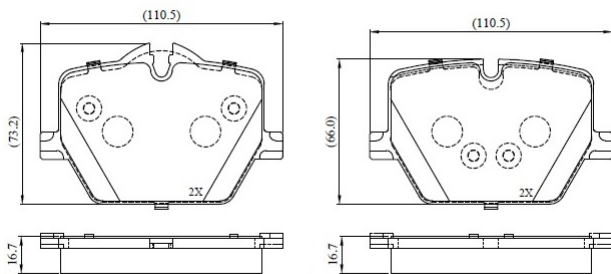

Make: BMW

Model: 3 Touring Van

Part Number: ADB02861

Vehicle Manufacturing/Engine:

ADB02861

Specifications

Fitting Position	:	Rear
Model Date	:	2019-2020
Or. Caliper	:	
WVA	:	2,14,74,21,475
FMSI	:	
Length	:	110.7

Width	:	65.9,73.2
Thickness	:	16.8