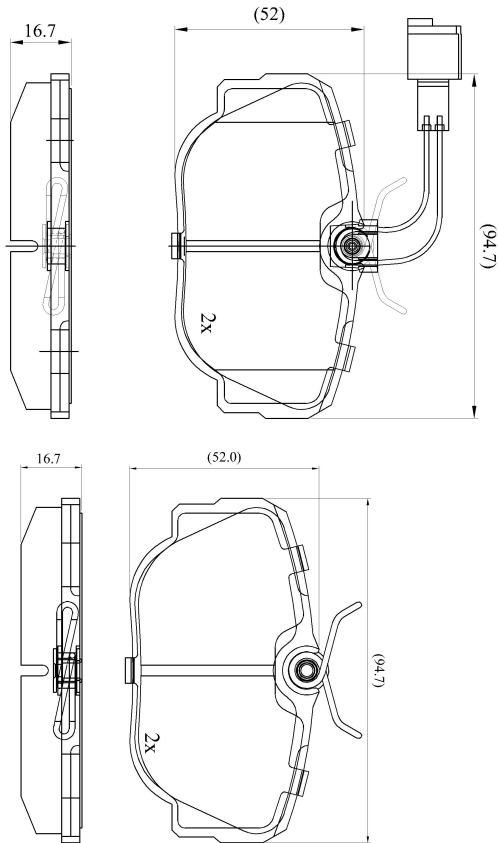

Make: BMW

Model: 316, 316i

Part Number: ADB2361

Vehicle Manufacturing/Engine:

ADB2361

Specifications

| | | |
|-------------------------|---|-------------|
| Fitting Position | : | Front |
| Model Date | : | 09/88-04/91 |
| Or. Caliper | : | Lucas |
| WVA | : | 21173 |
| FMSI | : | |
| Length | : | 94.7 |
| Width | : | 52 |
| Thickness | : | 16.7 |