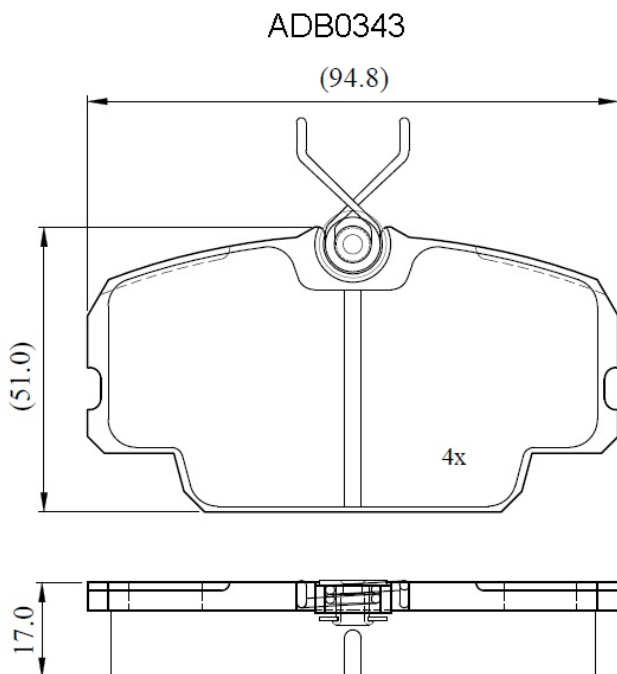

Make: BMW

Model: 318, 318i

Part Number: ADB0343

Vehicle Manufacturing/Engine:

Specifications

Fitting Position	:	Front
Model Date	:	08/82-08/88
Or. Caliper	:	Lucas
WVA	:	2,07,49,20,890
FMSI	:	
Length	:	94.75
Width	:	51
Thickness	:	17