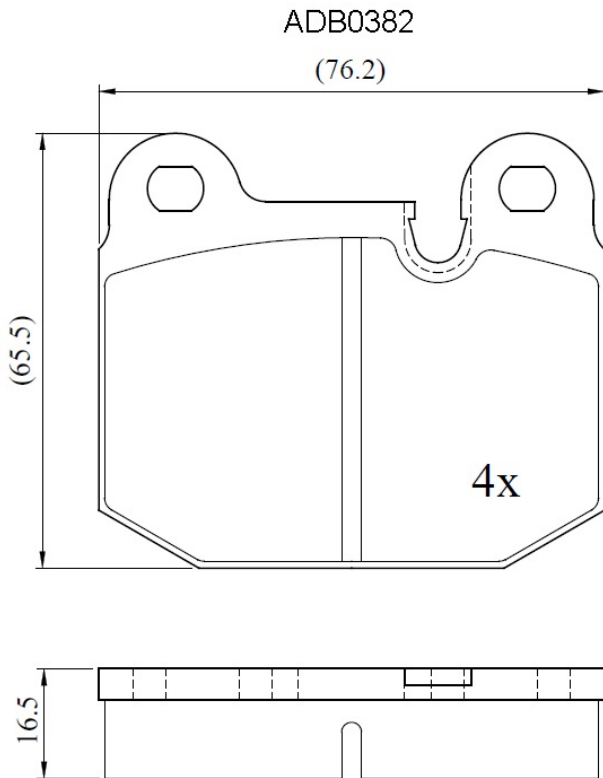

Make: BMW

Model: 318, 318i

Part Number: ADB0382

Vehicle Manufacturing/Engine:

Specifications

Fitting Position	:	Front
Model Date	:	08/75-07/82
Or. Caliper	:	Ate/Lucas
WVA	:	20588
FMSI	:	
Length	:	76.2
Width	:	65.5
Thickness	:	16.5