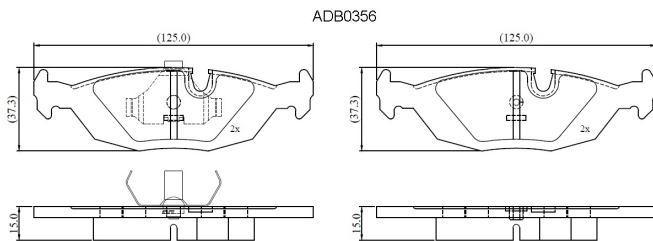

Make: BMW

Model: 318i S

Part Number: ADB0356

Vehicle Manufacturing/Engine:

Specifications

Fitting Position	:	Rear
Model Date	:	06/90-04/91
Or. Caliper	:	Ate
WVA	:	20675
FMSI	:	
Length	:	125
Width	:	36.3

Thickness