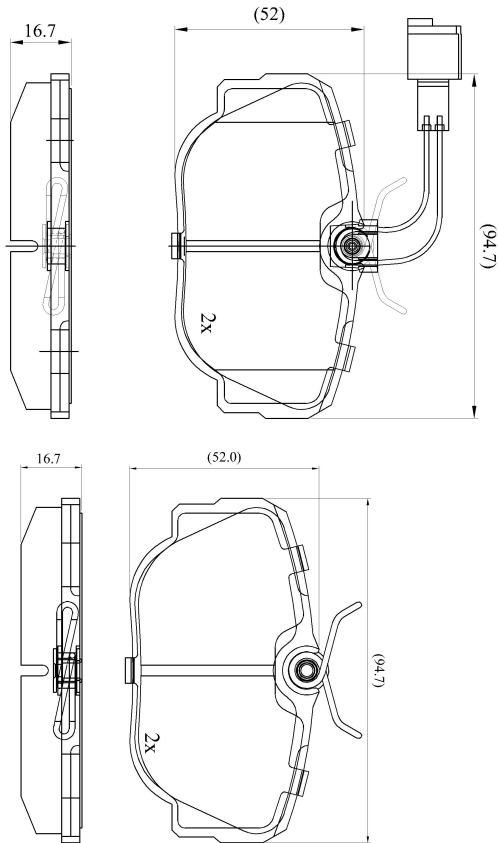

Make: BMW

Model: 318i S

Part Number: ADB2361

Vehicle Manufacturing/Engine:

ADB2361

Specifications

Fitting Position	:	Front
Model Date	:	06/90-04/91
Or. Caliper	:	Lucas
WVA	:	21173
FMSI	:	
Length	:	94.7
Width	:	52
Thickness	:	16.7