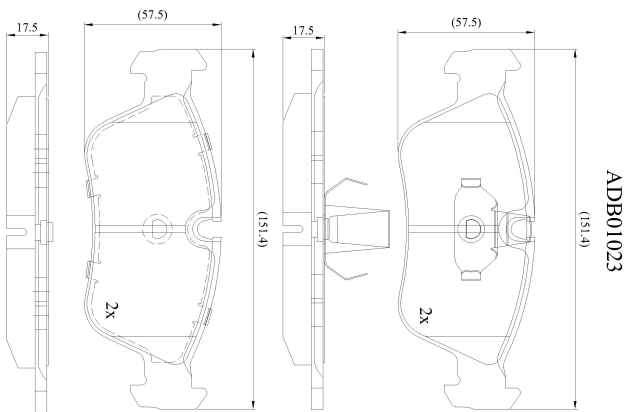

Make: BMW

Model: 320 D

Part Number: ADB01023

Vehicle Manufacturing/Engine:

Specifications

Fitting Position	:	Front
Model Date	:	08/98->
Or. Caliper	:	Ate
WVA	:	23287
FMSI	:	
Length	:	151.4
Width	:	57.5
Thickness	:	17.5