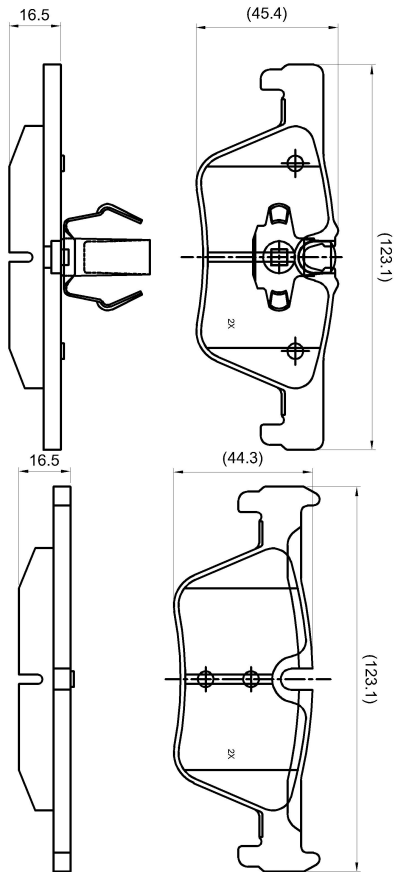

Make: BMW

Model: 320 SERIES

Part Number: ADB03399

Vehicle Manufacturing/Engine:

ADB03399

Specifications

Fitting Position	:	Rear
Model Date	:	13-15
Or. Caliper	:	
WVA	:	
FMSI	:	D1613
Length	:	123.1
Width	:	45.4/46.7
Thickness	:	16.5