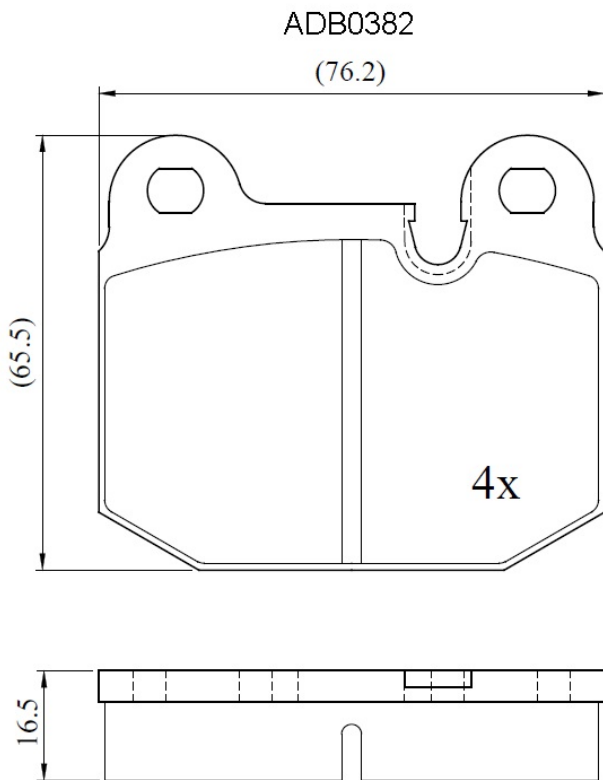

Make: BMW

Model: 320

Part Number: ADB0382

Vehicle Manufacturing/Engine:

Specifications

Fitting Position	:	Front
Model Date	:	08/75-08/77
Or. Caliper	:	Ate/Lucas
WVA	:	20588
FMSI	:	
Length	:	76.2
Width	:	65.5
Thickness	:	16.5