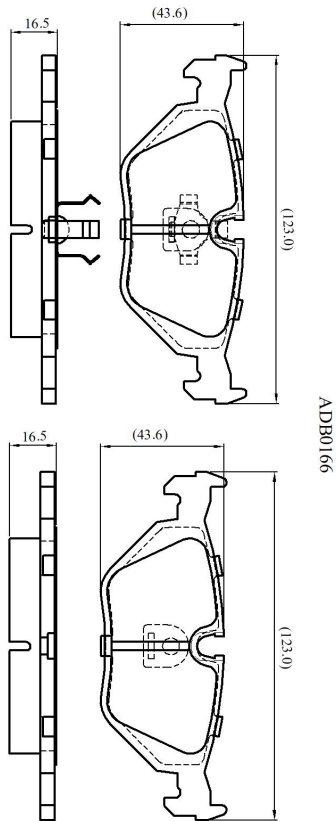

Make: BMW

Model: 320i Touring

Part Number: ADB0166

Vehicle Manufacturing/Engine:

Specifications

Fitting Position	:	Rear
Model Date	:	04/91-08/98

Or. Caliper	:	Ate
WVA	:	20180
FMSI	:	
Length	:	123
Width	:	44.6
Thickness	:	16.5