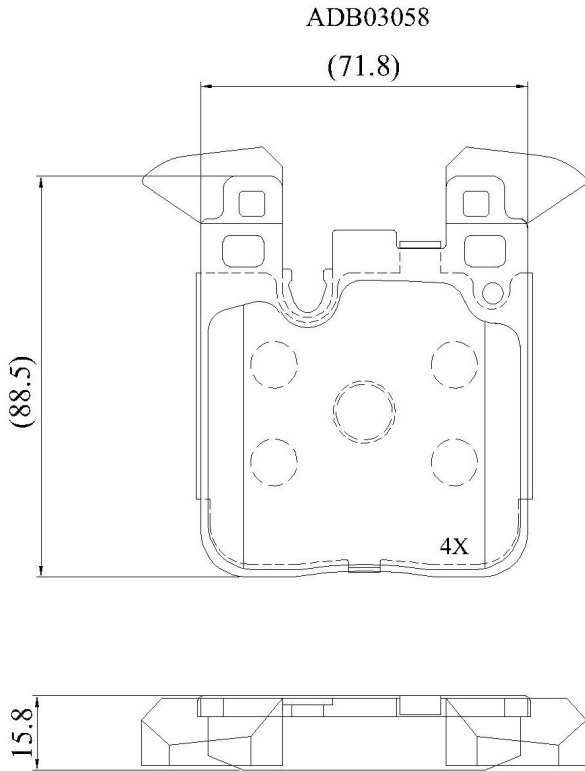

Make: BMW

Model: 320i xDrive

Part Number: ADB03058

Vehicle Manufacturing/Engine:

Specifications

Fitting Position	:	Rear
Model Date	:	2016-2018

Or. Caliper	:	
WVA	:	
FMSI	:	D1656
Length	:	71.8
Width	:	88.5
Thickness	:	15.8