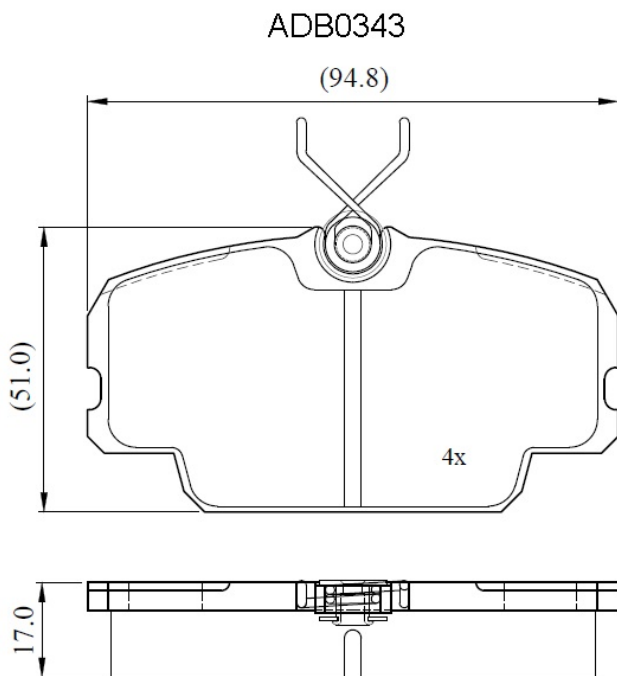

Make: BMW

Model: 323i

Part Number: ADB0343

Vehicle Manufacturing/Engine:

Specifications

Fitting Position	:	Front
Model Date	:	08/82-04/91
Or. Caliper	:	Lucas
WVA	:	2,07,49,20,890
FMSI	:	
Length	:	94.75
Width	:	51
Thickness	:	17