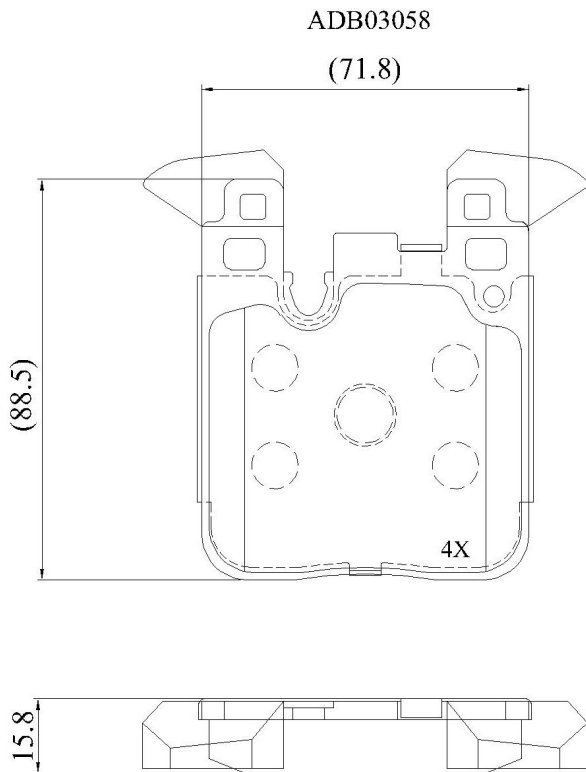

Make: BMW

Model: 328i xDrive

Part Number: ADB03058

Vehicle Manufacturing/Engine:

Specifications

Fitting Position	:	Rear
Model Date	:	2013-2016

Or. Caliper	:	
WVA	:	
FMSI	:	D1656
Length	:	71.8
Width	:	88.5
Thickness	:	15.8