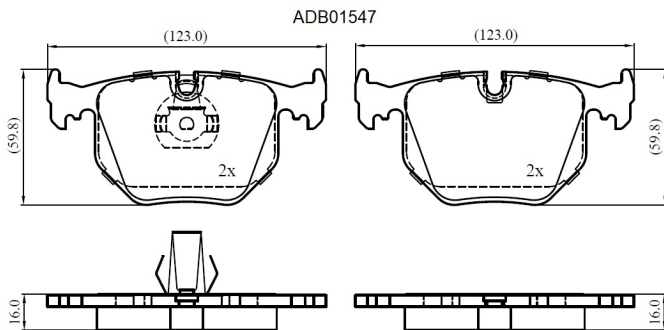

Make: BMW

Model: 330 Cd

Part Number: ADB01547

Vehicle Manufacturing/Engine:

Specifications

Fitting Position	:	Rear
Model Date	:	06/00->
Or. Caliper	:	Ate/Teves
WVA	:	21,28,22,12,83,21,494
FMSI	:	
Length	:	123

Width	:	59.7
Thickness	:	16