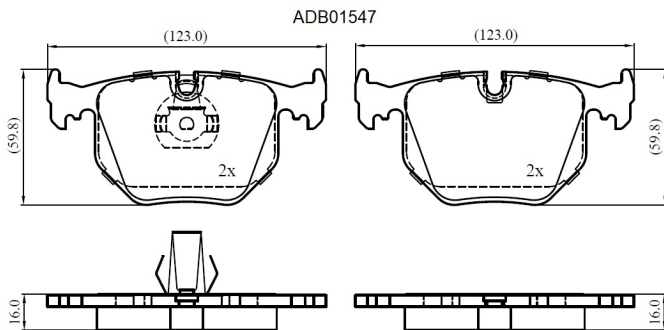

Make: BMW

Model: 330 Ci

Part Number: ADB01547

Vehicle Manufacturing/Engine:

Specifications

Fitting Position	:	Rear
Model Date	:	08/05->
Or. Caliper	:	Ate/Teves
WVA	:	21,28,22,12,83,21,493
FMSI	:	
Length	:	123

Width	:	59.7
Thickness	:	16