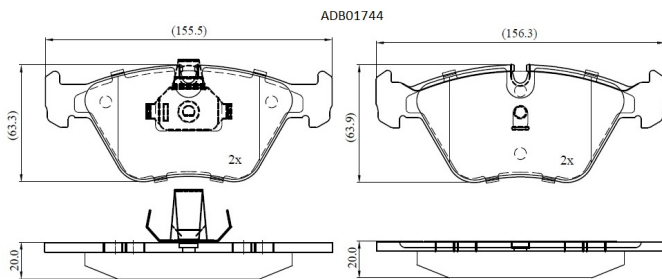

Make: BMW

Model: 330 d

Part Number: ADB01744

Vehicle Manufacturing/Engine:

Specifications

Fitting Position	:	Front
Model Date	:	10/99->
Or. Caliper	:	Ate
WVA	:	2,31,83,21,676
FMSI	:	
Length	:	156.30/155.5
Width	:	63.4

Thickness

:

20