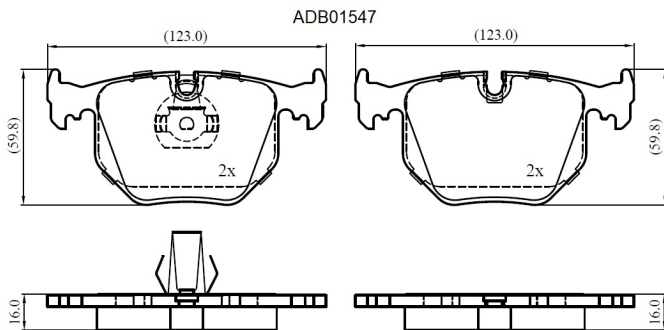

Make: BMW

Model: 330i

Part Number: ADB01547

Vehicle Manufacturing/Engine:

Specifications

Fitting Position	:	Rear
Model Date	:	10/99-02/05
Or. Caliper	:	Ate/Teves
WVA	:	21,28,22,12,83,21,489
FMSI	:	
Length	:	123

Width	:	59.7
Thickness	:	16