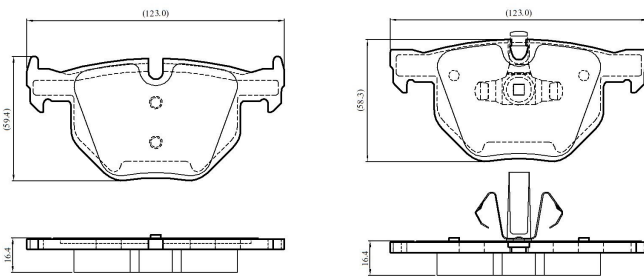

Make: BMW

Model: 335i xDrive

Part Number: ADB01671

Vehicle Manufacturing/Engine:

ADB01671

Specifications

Fitting Position	:	Rear
Model Date	:	09/08->
Or. Caliper	:	Ate/Teves

WVA	:	2,35,50,23,551
FMSI	:	
Length	:	123
Width	:	59.4/58.3
Thickness	:	16.4