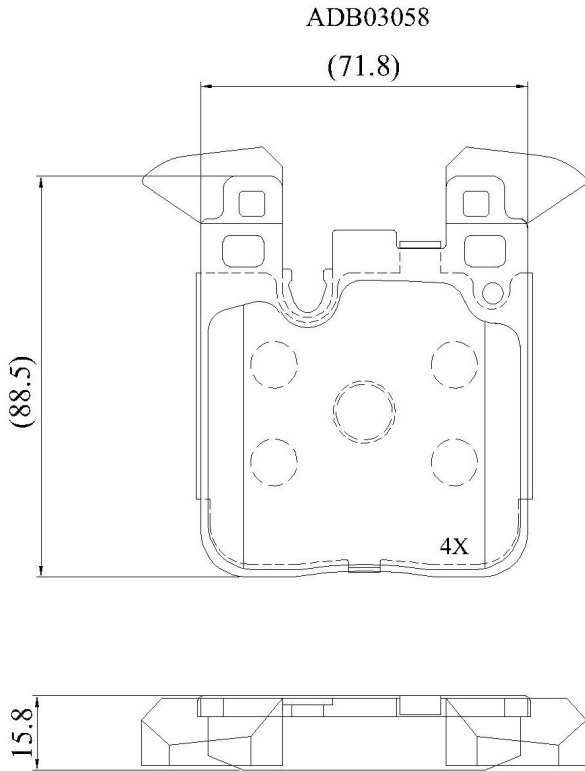

Make: BMW

Model: 335i xDrive

Part Number: ADB03058

Vehicle Manufacturing/Engine:

Specifications

Fitting Position	:	Rear
Model Date	:	2013-2015

Or. Caliper	:	
WVA	:	
FMSI	:	D1656
Length	:	71.8
Width	:	88.5
Thickness	:	15.8