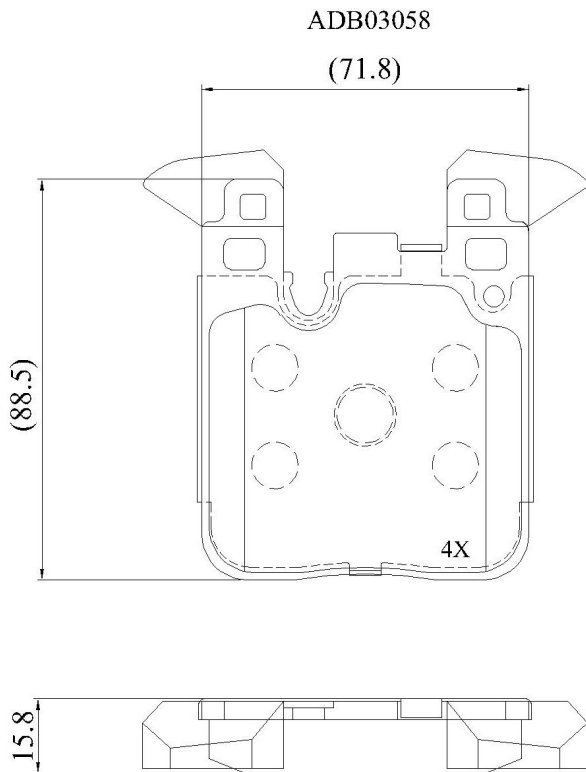

Make: BMW

Model: 335i

Part Number: ADB03058

Vehicle Manufacturing/Engine:

Specifications

Fitting Position	:	Rear
Model Date	:	2012-2015

Or. Caliper	:	
WVA	:	
FMSI	:	D1656
Length	:	71.8
Width	:	88.5
Thickness	:	15.8