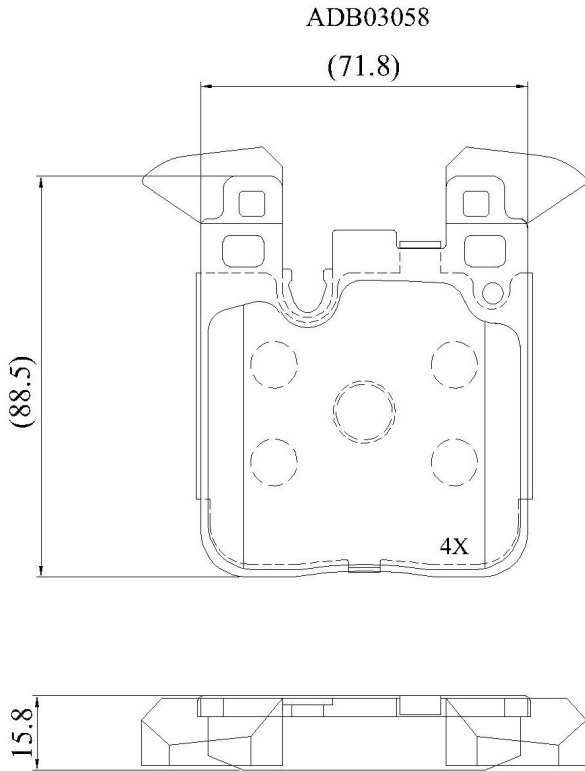

Make: BMW

Model: 340i

Part Number: ADB03058

Vehicle Manufacturing/Engine:

Specifications

Fitting Position	:	Rear
Model Date	:	2016-2019

Or. Caliper	:	
WVA	:	
FMSI	:	D1656
Length	:	71.8
Width	:	88.5
Thickness	:	15.8