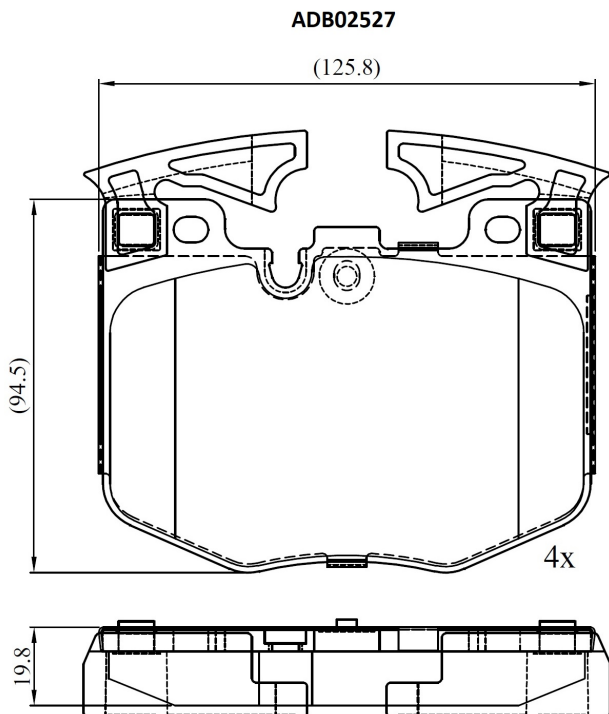

Make: BMW

Model: 4 Coupe

Part Number: ADB02527

Vehicle Manufacturing/Engine:

Specifications

| | | |
|-------------------------|---|-------|
| Fitting Position | : | Front |
| Model Date | : | 2020- |
| Or. Caliper | : | |
| WVA | : | 22425 |
| FMSI | : | |
| Length | : | 125.8 |
| Width | : | 94.8 |
| Thickness | : | 20 |