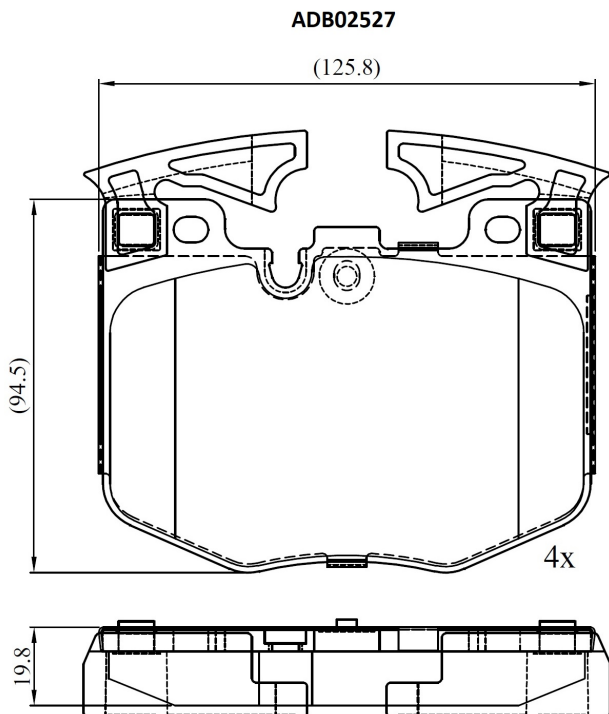

Make: BMW

Model: 4 Coupe

Part Number: ADB02527

Vehicle Manufacturing/Engine:

Specifications

Fitting Position	:	Front
Model Date	:	2020-
Or. Caliper	:	
WVA	:	22425
FMSI	:	
Length	:	125.8
Width	:	94.8
Thickness	:	20