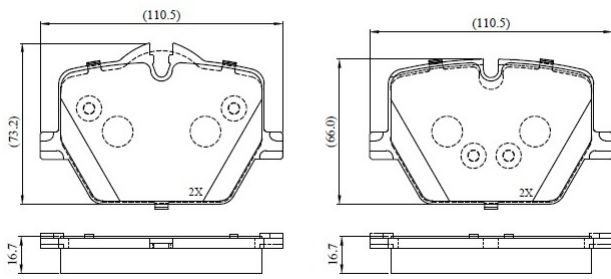

Make: BMW

Model: 4 Coupe

Part Number: ADB02861

Vehicle Manufacturing/Engine:

ADB02861

Specifications

Fitting Position	:	Rear
Model Date	:	2020-
Or. Caliper	:	
WVA	:	2,14,74,21,475
FMSI	:	
Length	:	110.7

Width	:	65.9,73.2
Thickness	:	16.8