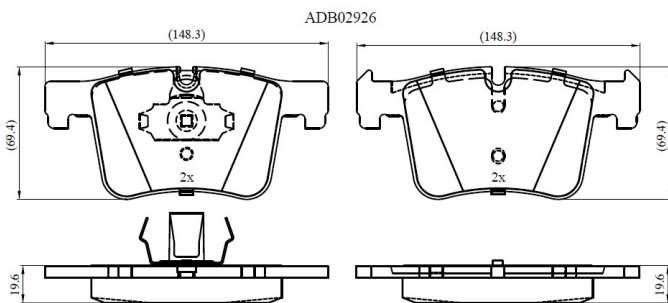

Make: BMW

Model: 4 Coupe

Part Number: ADB02926

Vehicle Manufacturing/Engine:

Specifications

Fitting Position	:	Front
Model Date	:	2013-2016
Or. Caliper	:	
WVA	:	25199
FMSI	:	
Length	:	

Width :

Thickness :