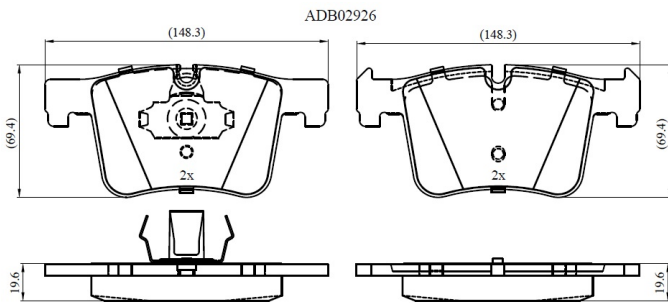

Make: BMW

Model: 4 Coupe

Part Number: ADB02926

Vehicle Manufacturing/Engine:

Specifications

Fitting Position	:	Front
Model Date	:	2013-
Or. Caliper	:	
WVA	:	25199
FMSI	:	
Length	:	

Width

:

Thickness

: