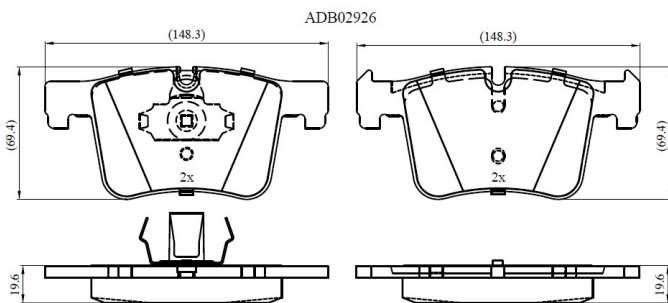

Make: BMW

Model: 4 Coupe

Part Number: ADB02926

Vehicle Manufacturing/Engine:

Specifications

Fitting Position	:	Front
Model Date	:	2014-
Or. Caliper	:	
WVA	:	25199
FMSI	:	
Length	:	

Width

:

Thickness

: