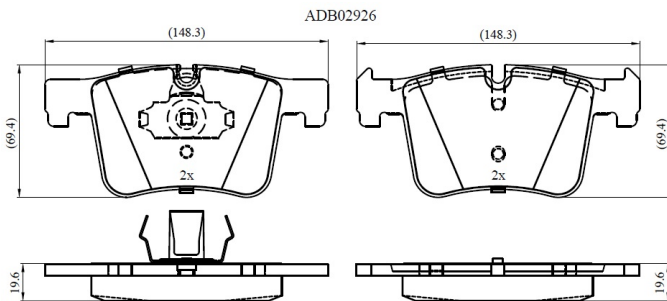

Make: BMW

Model: 4 Coupe

Part Number: ADB02926

Vehicle Manufacturing/Engine:

Specifications

Fitting Position	:	Front
Model Date	:	2016-
Or. Caliper	:	
WVA	:	25199
FMSI	:	
Length	:	

Width

:

Thickness

: