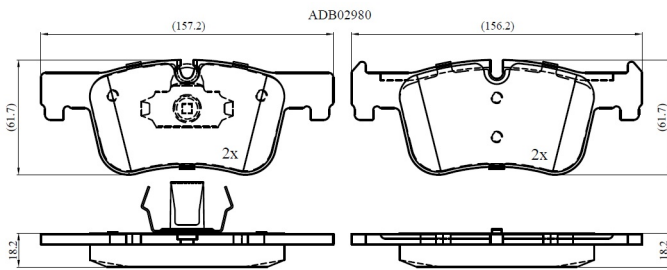

Make: BMW

Model: 4 Coupe

Part Number: ADB02980

Vehicle Manufacturing/Engine:

Specifications

Fitting Position	:	Front
Model Date	:	2016-
Or. Caliper	:	
WVA	:	25506
FMSI	:	
Length	:	
Width	:	

Thickness

: