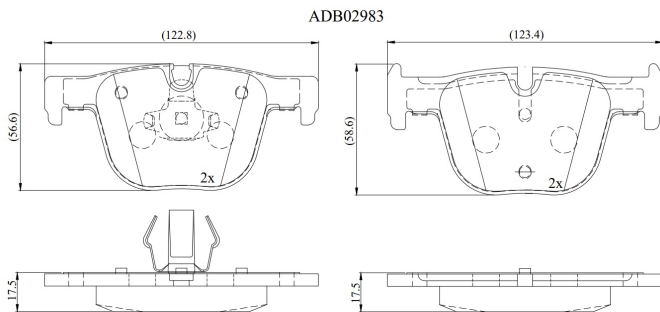

Make: BMW

Model: 4 Coupe

Part Number: ADB02983

Vehicle Manufacturing/Engine:

Specifications

Fitting Position	:	Rear
Model Date	:	2013-2020
Or. Caliper	:	
WVA	:	25514
FMSI	:	
Length	:	

Width

:

Thickness

: