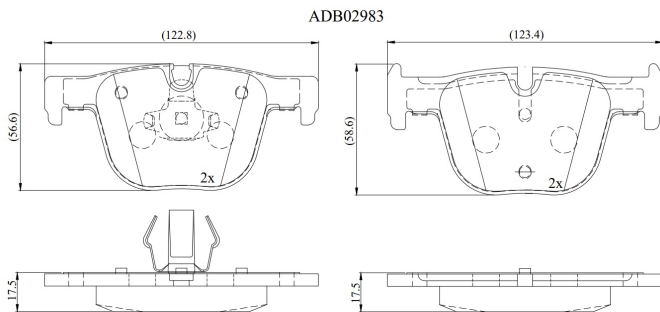

Make: BMW

Model: 4 Coupe

Part Number: ADB02983

Vehicle Manufacturing/Engine:

Specifications

Fitting Position	:	Rear
Model Date	:	2013-2016
Or. Caliper	:	
WVA	:	25514
FMSI	:	
Length	:	

Width :

Thickness :