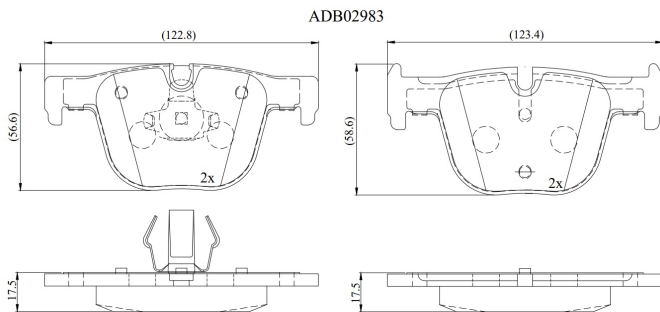

Make: BMW

Model: 4 Coupe

Part Number: ADB02983

Vehicle Manufacturing/Engine:

Specifications

Fitting Position	:	Rear
Model Date	:	2016-
Or. Caliper	:	
WVA	:	25514
FMSI	:	
Length	:	

Width

:

Thickness

: