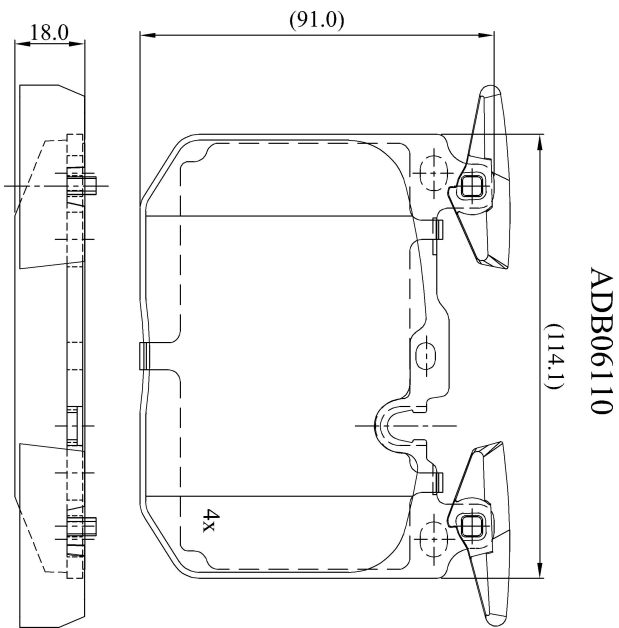

Make: BMW

Model: 4 Coupe

Part Number: ADB06110

Vehicle Manufacturing/Engine:

Specifications

Fitting Position	:	Front
Model Date	:	2015-
Or. Caliper	:	
WVA	:	25028
FMSI	:	
Length	:	114.5
Width	:	91.4
Thickness	:	18.3