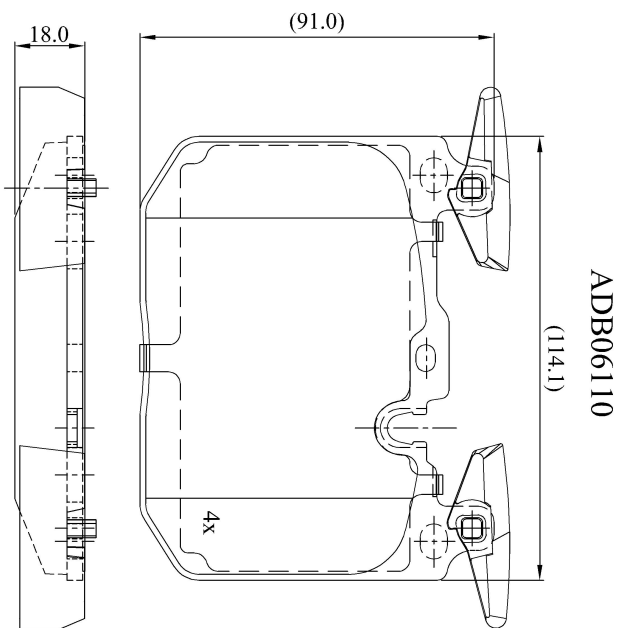

Make: BMW

Model: 4 Coupe

Part Number: ADB06110

Vehicle Manufacturing/Engine:

Specifications

Fitting Position	:	Front
Model Date	:	2013-2016
Or. Caliper	:	
WVA	:	25028
FMSI	:	
Length	:	114.5
Width	:	91.4
Thickness	:	18.3