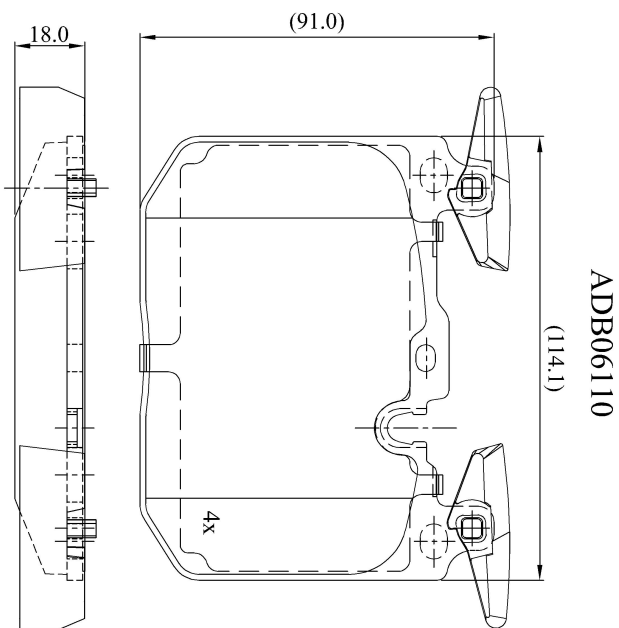

Make: BMW

Model: 4 Coupe

Part Number: ADB06110

Vehicle Manufacturing/Engine:

Specifications

Fitting Position	:	Front
Model Date	:	2013-2020
Or. Caliper	:	
WVA	:	25028
FMSI	:	
Length	:	114.5
Width	:	91.4
Thickness	:	18.3