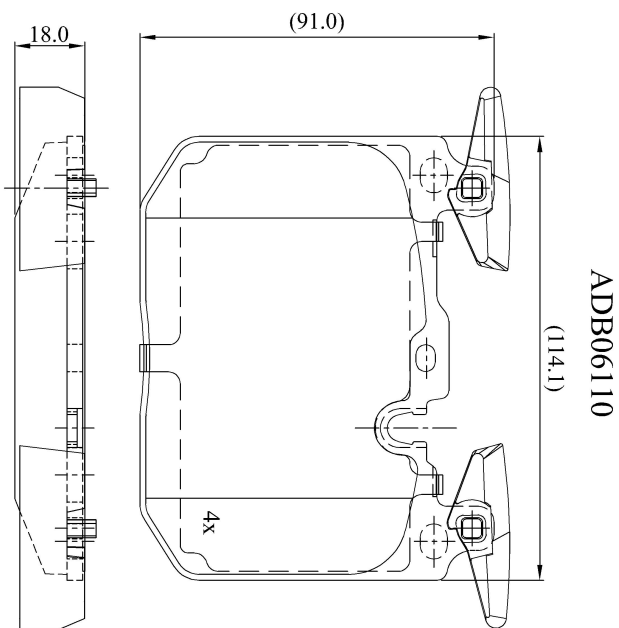

Make: BMW

Model: 4 Coupe

Part Number: ADB06110

Vehicle Manufacturing/Engine:

Specifications

Fitting Position	:	Front
Model Date	:	2016-
Or. Caliper	:	
WVA	:	25028
FMSI	:	
Length	:	114.5
Width	:	91.4
Thickness	:	18.3