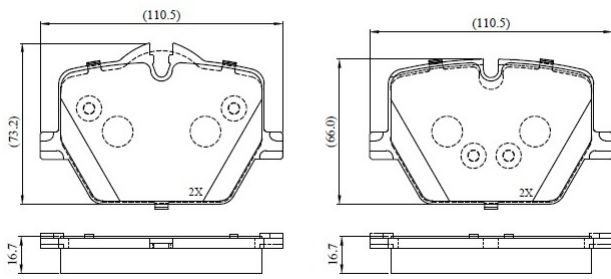

Make: BMW

Model: 4 Gran Coupe

Part Number: ADB02861

Vehicle Manufacturing/Engine:

ADB02861

Specifications

Fitting Position	:	Rear
Model Date	:	2021-
Or. Caliper	:	
WVA	:	2,14,74,21,475
FMSI	:	
Length	:	110.7

Width	:	65.9,73.2
Thickness	:	16.8