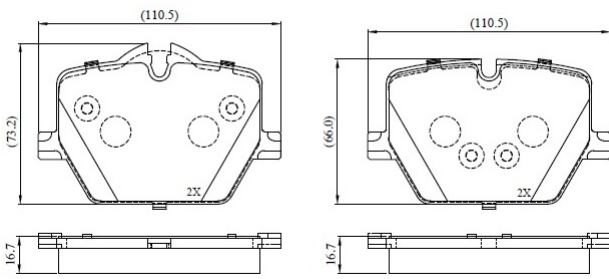

Make: BMW

Model: 4 Gran Coupe

Part Number: ADB02861

Vehicle Manufacturing/Engine:

ADB02861

Specifications

Fitting Position	:	Rear
Model Date	:	2021-
Or. Caliper	:	
WVA	:	2,14,74,21,475
FMSI	:	
Length	:	110.7

Width	:	65.9,73.2
Thickness	:	16.8