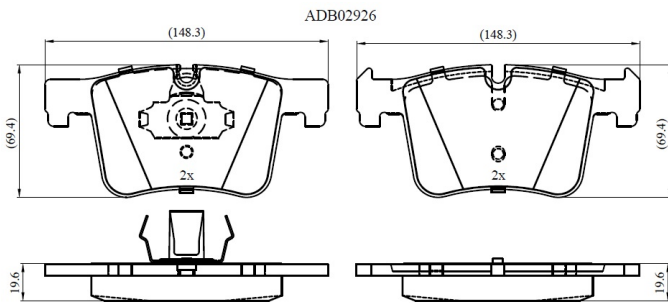

Make: BMW

Model: 4 Gran Coupe

Part Number: ADB02926

Vehicle Manufacturing/Engine:

Specifications

Fitting Position	:	Front
Model Date	:	2016-2018
Or. Caliper	:	
WVA	:	25199
FMSI	:	
Length	:	

Width :

Thickness :