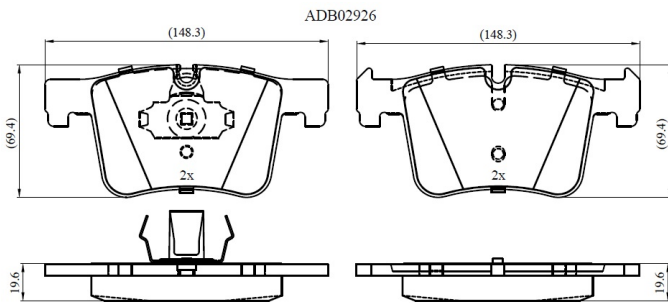

Make: BMW

Model: 4 Gran Coupe

Part Number: ADB02926

Vehicle Manufacturing/Engine:

Specifications

Fitting Position	:	Front
Model Date	:	2014-2016
Or. Caliper	:	
WVA	:	25199
FMSI	:	
Length	:	

Width

:

Thickness

: