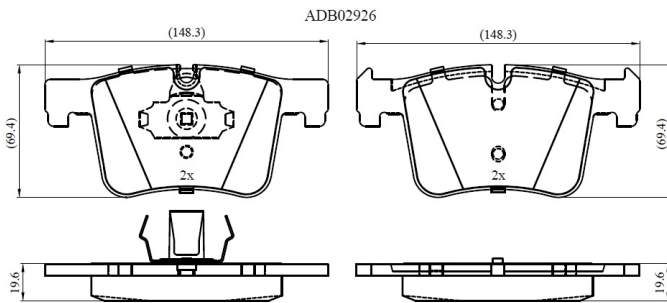

Make: BMW

Model: 4 Gran Coupe

Part Number: ADB02926

Vehicle Manufacturing/Engine:

Specifications

Fitting Position	:	Front
Model Date	:	2016-
Or. Caliper	:	
WVA	:	25199
FMSI	:	
Length	:	

Width

:

Thickness

: