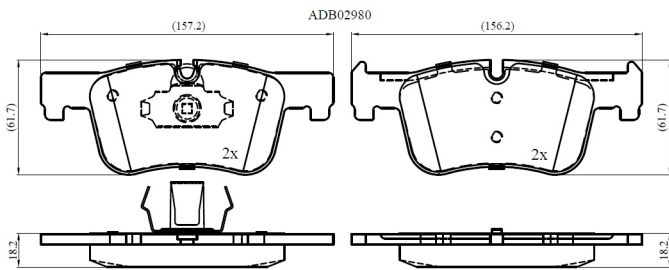

Make: BMW

Model: 4 Gran Coupe

Part Number: ADB02980

Vehicle Manufacturing/Engine:

Specifications

Fitting Position	:	Front
Model Date	:	2015-2020
Or. Caliper	:	
WVA	:	25506
FMSI	:	
Length	:	
Width	:	

Thickness