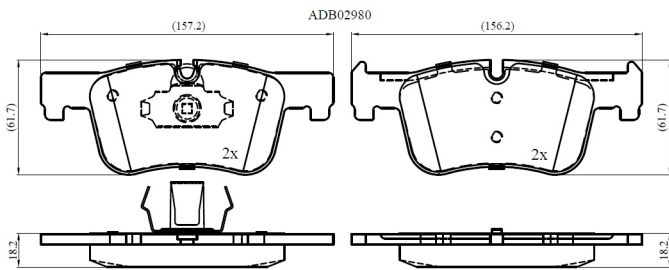

Make: BMW

Model: 4 Gran Coupe

Part Number: ADB02980

Vehicle Manufacturing/Engine:

Specifications

| | | |
|-------------------------|---|-------|
| Fitting Position | : | Front |
| Model Date | : | 2015- |
| Or. Caliper | : | |
| WVA | : | 25506 |
| FMSI | : | |
| Length | : | |
| Width | : | |

Thickness

: