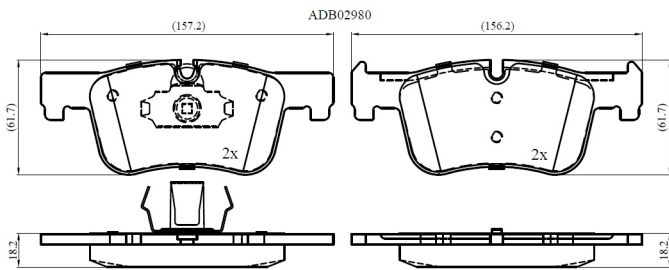

Make: BMW

Model: 4 Gran Coupe

Part Number: ADB02980

Vehicle Manufacturing/Engine:

Specifications

| | | |
|-------------------------|---|-------|
| Fitting Position | : | Front |
| Model Date | : | 2016- |
| Or. Caliper | : | |
| WVA | : | 25506 |
| FMSI | : | |
| Length | : | |
| Width | : | |

Thickness

: