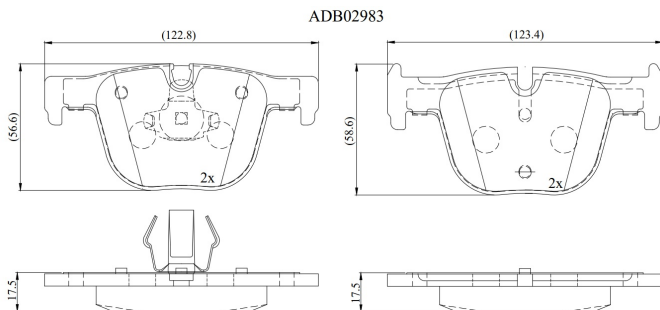

Make: BMW

Model: 4 Gran Coupe

Part Number: ADB02983

Vehicle Manufacturing/Engine:

Specifications

Fitting Position	:	Rear
Model Date	:	2014-
Or. Caliper	:	
WVA	:	25514
FMSI	:	
Length	:	

Width

:

Thickness

: