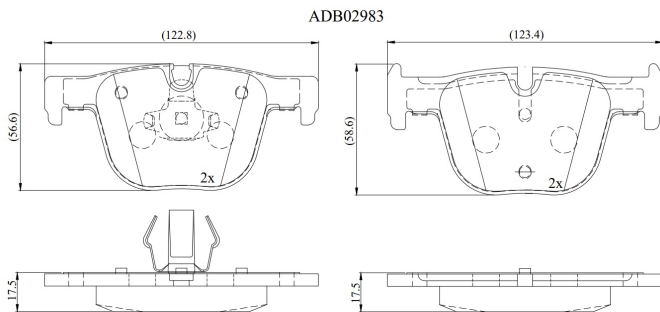

Make: BMW

Model: 4 Gran Coupe

Part Number: ADB02983

Vehicle Manufacturing/Engine:

Specifications

Fitting Position	:	Rear
Model Date	:	2014-2016
Or. Caliper	:	
WVA	:	25514
FMSI	:	
Length	:	

Width :

Thickness :