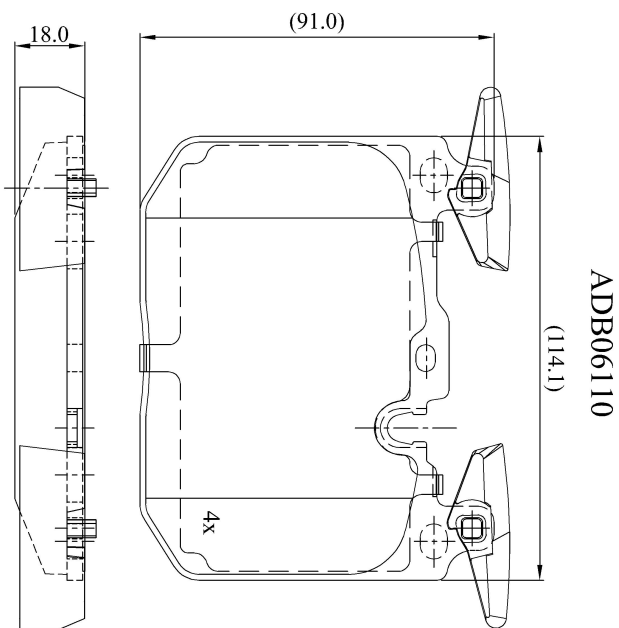

Make: BMW

Model: 4 Gran Coupe

Part Number: ADB06110

Vehicle Manufacturing/Engine:

Specifications

Fitting Position	:	Front
Model Date	:	2016-
Or. Caliper	:	
WVA	:	25028
FMSI	:	
Length	:	114.5
Width	:	91.4
Thickness	:	18.3