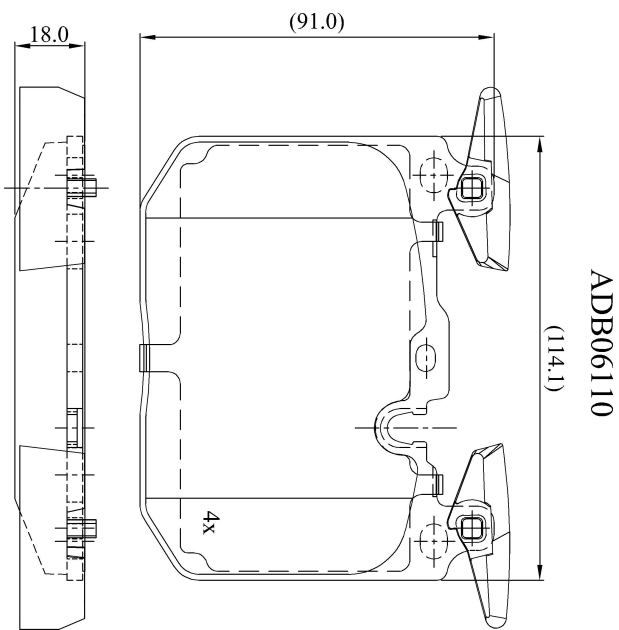

Make: BMW

Model: 4 Gran Coupe

Part Number: ADB06110

Vehicle Manufacturing/Engine:

Specifications

Fitting Position	:	Front
Model Date	:	2014-2016
Or. Caliper	:	
WVA	:	25028
FMSI	:	
Length	:	114.5
Width	:	91.4
Thickness	:	18.3