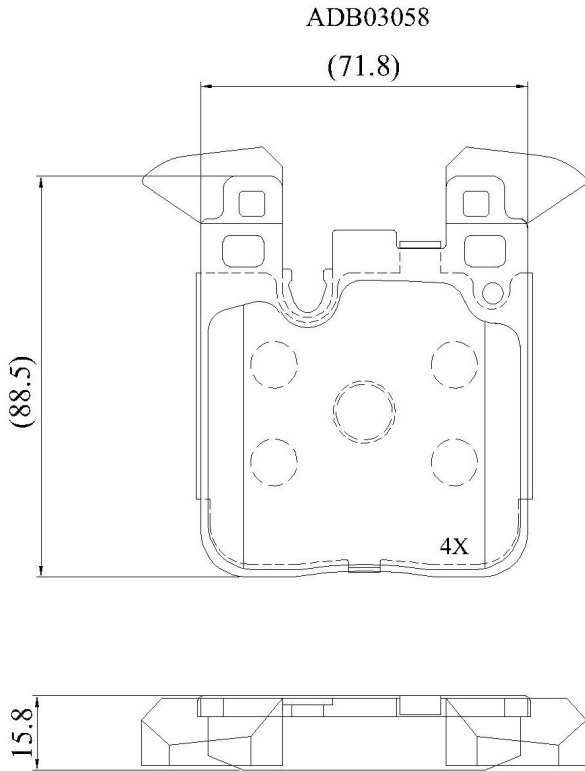

Make: BMW

Model: 428i Gran Coupe

Part Number: ADB03058

Vehicle Manufacturing/Engine:

Specifications

Fitting Position	:	Rear
Model Date	:	2015-2016

Or. Caliper	:	
WVA	:	
FMSI	:	D1656
Length	:	71.8
Width	:	88.5
Thickness	:	15.8