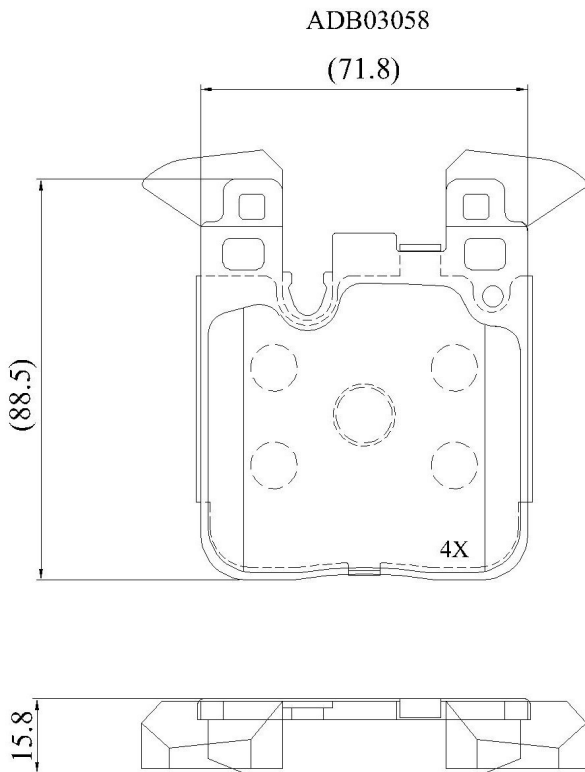

Make: BMW

Model: 430i xDrive

Part Number: ADB03058

Vehicle Manufacturing/Engine:

Specifications

Fitting Position	:	Rear
Model Date	:	2017-2020

Or. Caliper	:	
WVA	:	
FMSI	:	D1656
Length	:	71.8
Width	:	88.5
Thickness	:	15.8